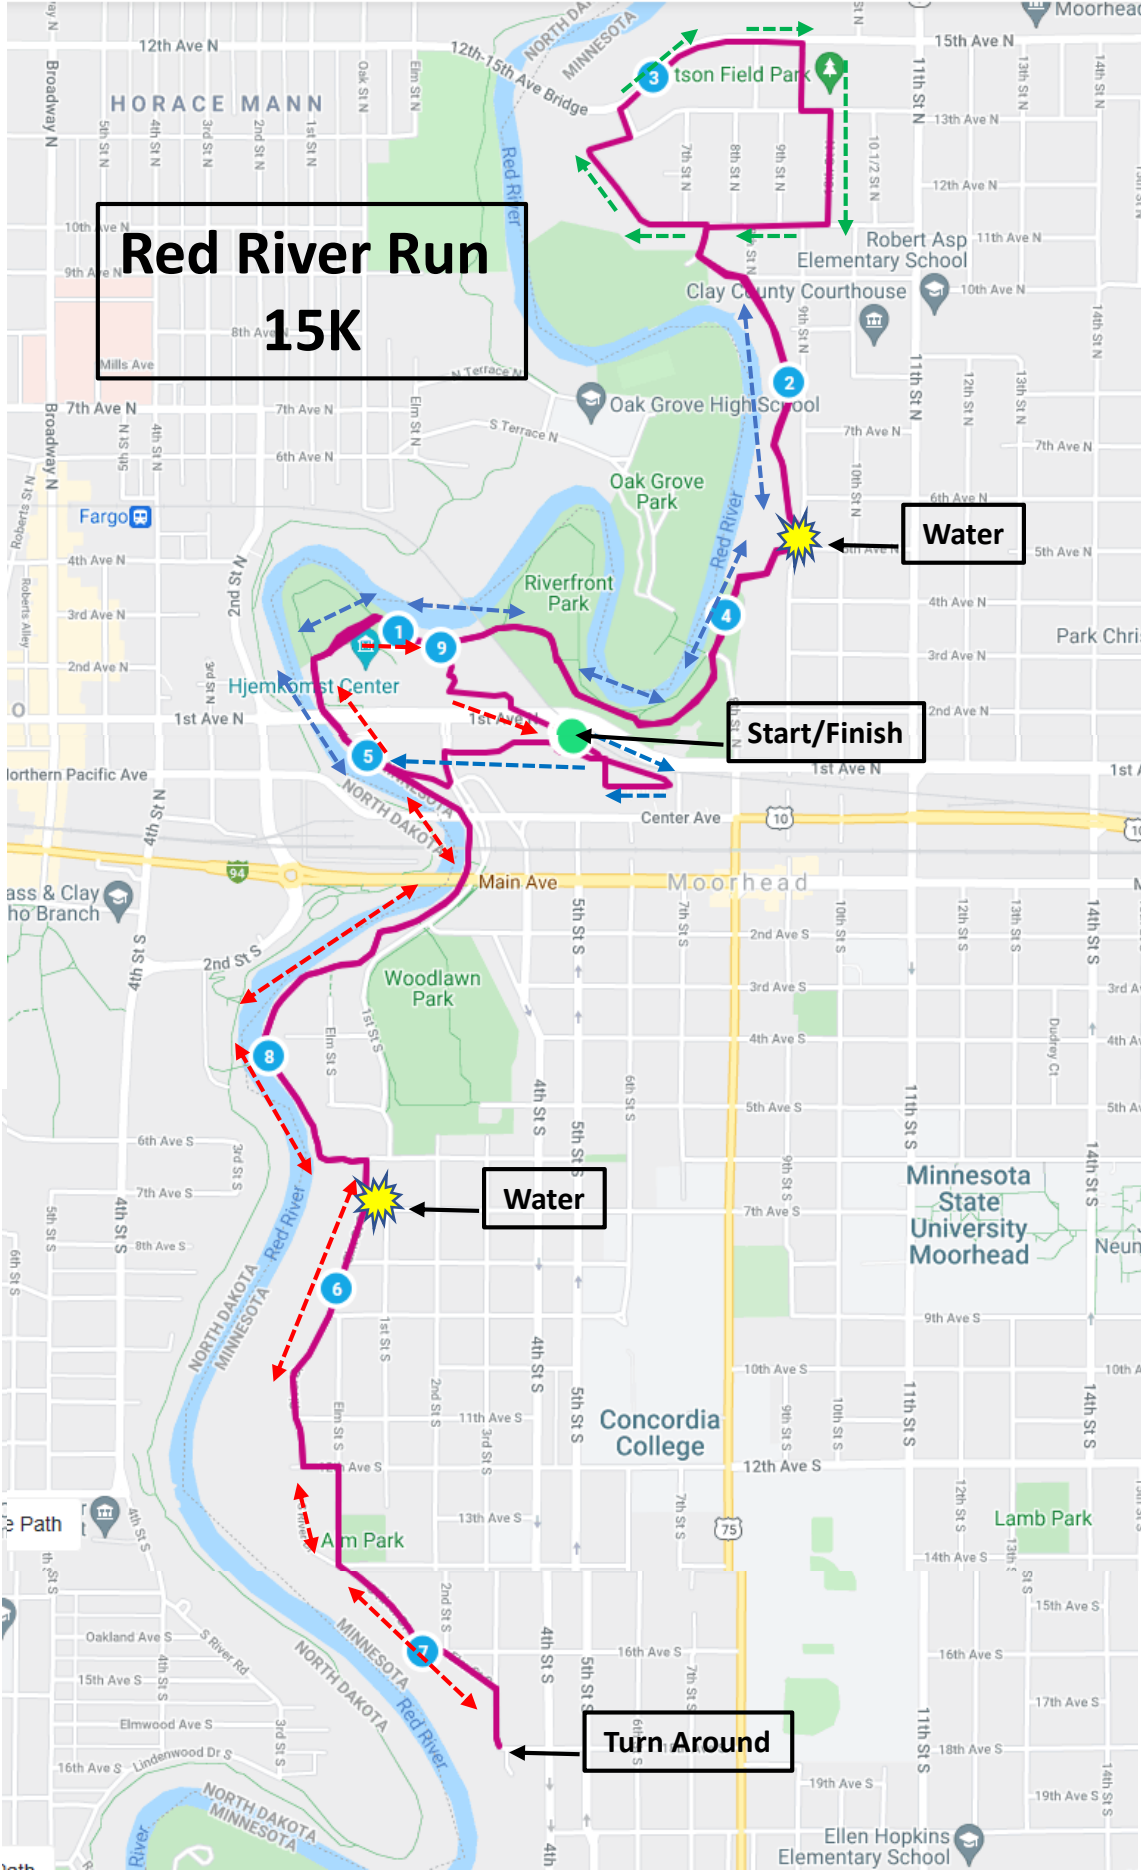

Red River Run 15K

Water

Start/Finish

Water

Turn Around